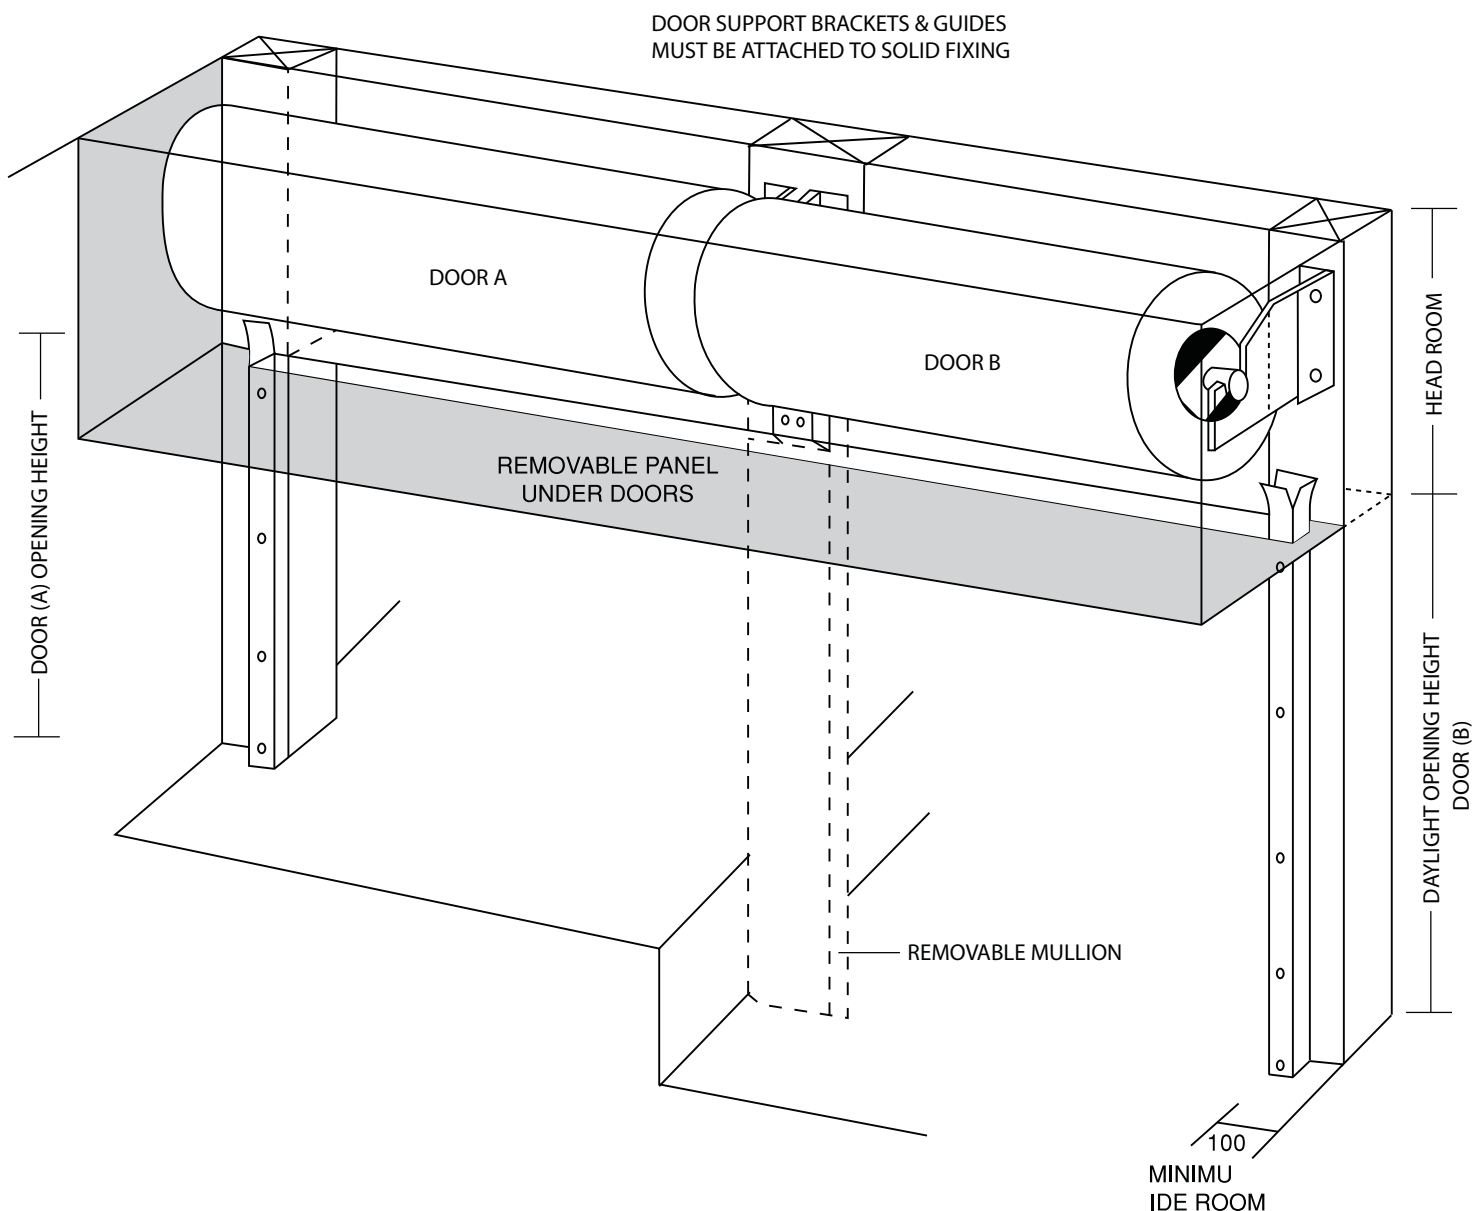

Data Sheet 3C

TYPICAL BULKHEAD DETAIL.
TWO DOORS WITH A REMOVABLE CENTRE MULLION.
TWO DIFFERENT COUNTER HEIGHTS

FOLDING CLOSURES } ROLLER GRILLES } ROLLER SHUTTERS

ONE OF SEVERAL OPTIONS REGARDING
SPLIT LEVEL COUNTER HEIGHTS.
AS SEEN WITH HANDICAP COUNTER REQUIREMENTS.
EACH DOOR OPERATES INDEPENDENTLY WITH A
COMMON REMOVABLE CENTRE GUIDE (MULLION)
MULLION POSITION CAN BE OFF CENTRE
AND ALLOWANCE MUST BE MADE TO CLEAR
ANY BULLNOSE ON HIGHER COUNTER TOP